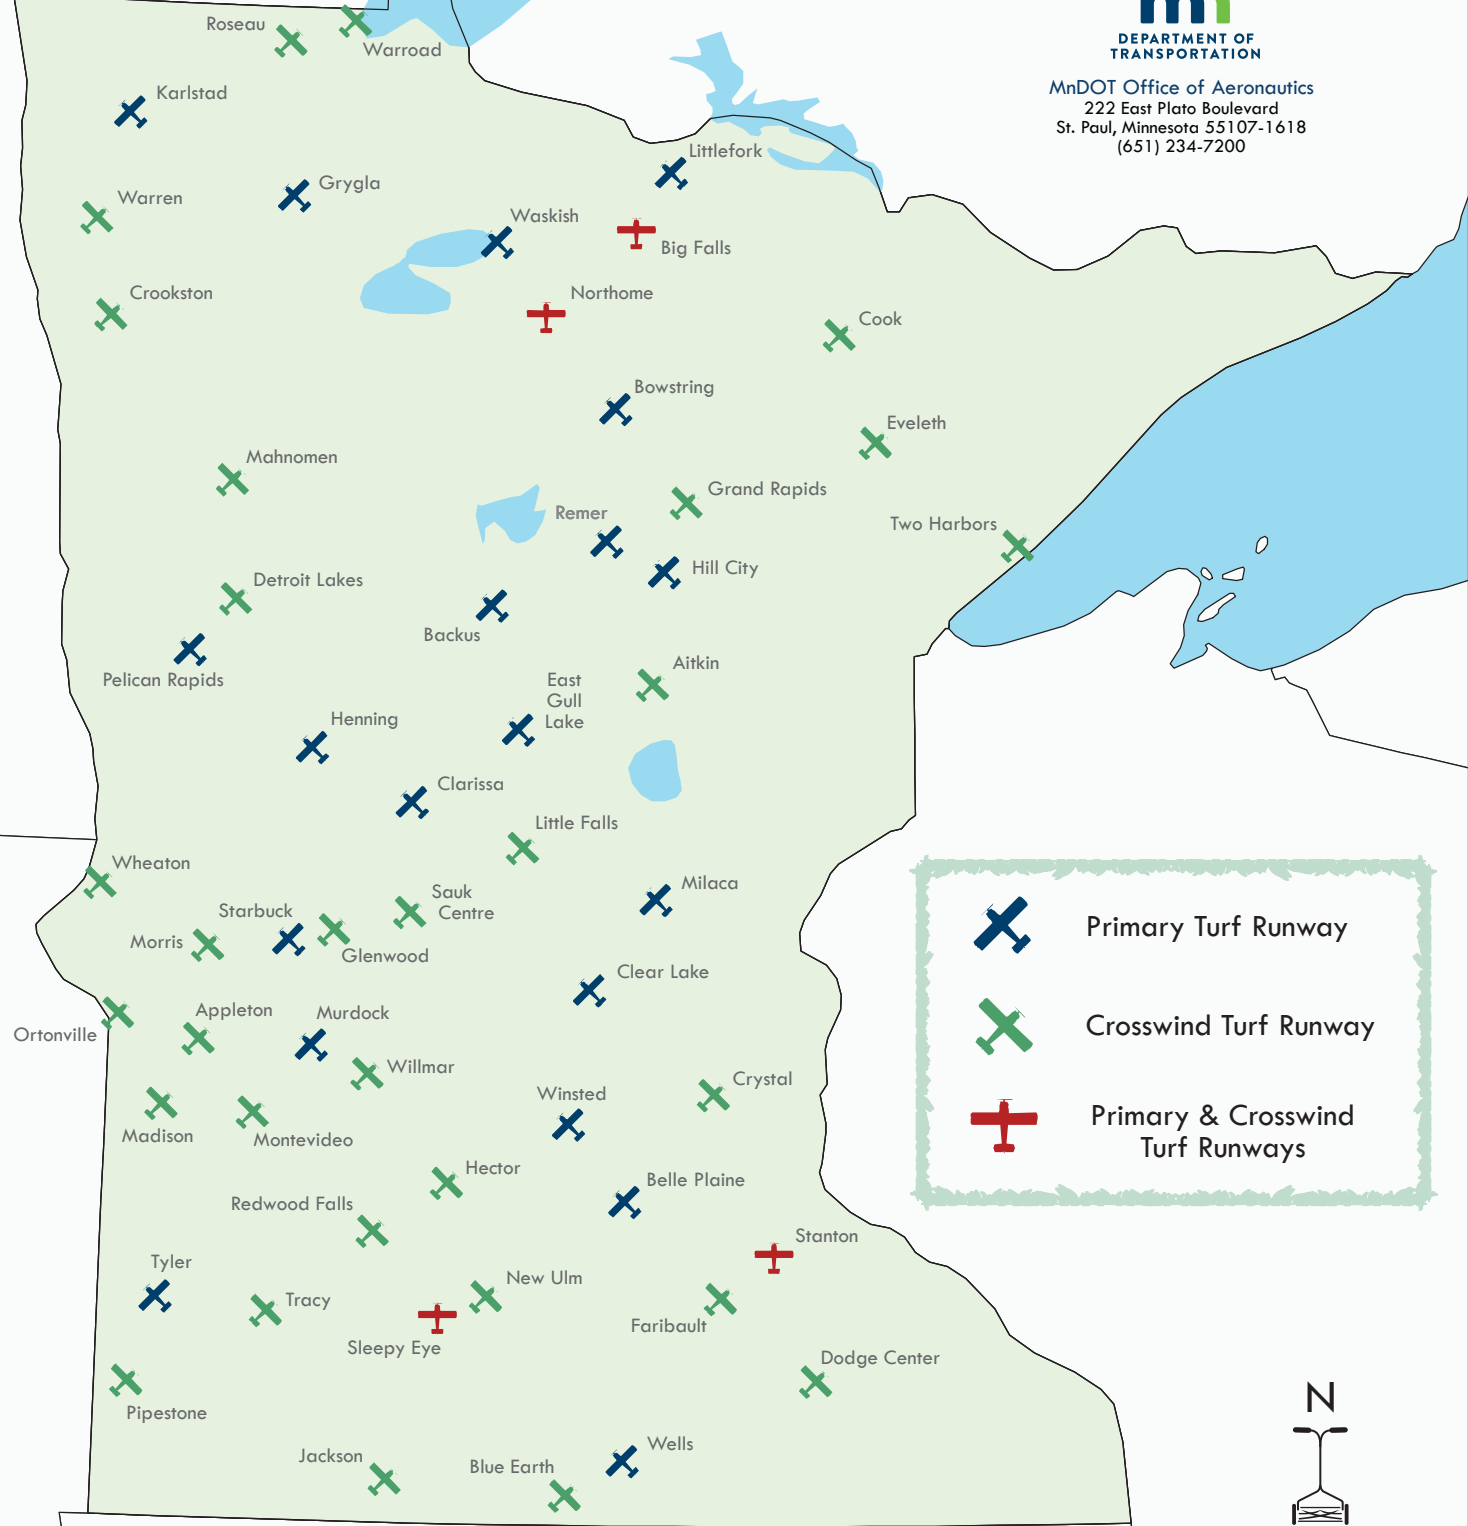

# Minnesota Turf Runways

## at Public Airports

MnDOT Office of Aeronautics  
 222 East Plato Boulevard  
 St. Paul, Minnesota 55107-1618  
 (651) 234-7200

-  Primary Turf Runway
-  Crosswind Turf Runway
-  Primary & Crosswind Turf Runways

## Minnesota Turf Runways with Underwing Camping

Remember to verify underwing camping location, fuel availability, and courtesy car procedures with airport manager.

Airport ID	Airport Name	Showers Listed	Nearest Dining (Miles)	Courtesy Car Listed	Fuel
AIT	Aitkin Municipal	X	2-3	X	X
AQP	Appleton Municipal				
7Y3	Backus Municipal		<1		
9Y0	Bowstring				
8Y6	Leaders Clear Lake		1		X
CQM	Cook Municipal		2		X
CKN	Crookston Municipal		3	X	X
DTL	Detroit Lakes Municipal		<1	X	X
TOB	Dodge Center Municipal		1	X	X
EVM	Eveleth-Virginia Municipal		2		X
3G2	Grygla Municipal		¼		
1D6	Hector Municipal		½	X	X
05Y	Henning Municipal		2		X
MJQ	Jackson Municipal		½	X	X
LXL	Little Falls-Morrison County		3	X	X
DXX	Madison – Lac Qui Parle County		2		X
3N8	Mahnomen County		4	Shuttle to Casino	X
18Y	Milaca Municipal		1	X	X
MVE	Montevideo-Chippewa County		1 ½	X	X
MOX	Morris Municipal		2	X	X
ULM	New Ulm Municipal		1		X
VVV	Ortonville Municipal		1	X	X
47Y	Pelican Rapids Municipal		4		X
PQN	Pipestone Municipal		½	X	X
RWF	Redwood Falls Municipal	X	3	X	X
ROX	Roseau Municipal		3	X	X
D39	Sauk Centre Municipal		1	X	X
Y58	Sleepy Eye Municipal		3		
SYN	Stanton Airfield		4		X
D32	Starbuck Municipal	X	< ½		
TKC	Tracy Municipal		1 ½	X	X
TWM	Two Harbors Municipal		4	X	X
D37	Warren Municipal		2		
RRT	Warroad International		2	X	X
68Y	Wells Municipal		2 ½		X
ETH	Wheaton Municipal		3		
MWM	Windom Municipal		2 ½	X	X
10D	Winsted Municipal		1		X